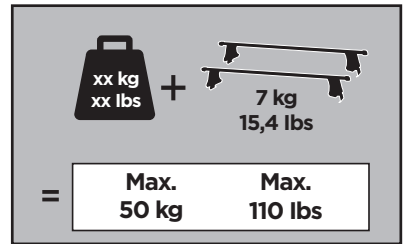

Thule Rapid System Kit 1072

> Instructions

MERCEDES A-Class, 5-dr Hatchback, 98-00

MERCEDES A-Class (W168), 5-dr Hatchback, 01-04

ISO 11154-E

141072

C.20130107
519-1072-01

Bring your life
thule.com

03 x4

013 x2

x1

164 x2

x1

1

	X (scale)	X (mm)	X (inch)
MERCEDES A-Class, 5-dr Hatchback, 98-00	32	971	38 1/4
MERCEDES A-Class (W168), 5-dr Hatchback, 01-04	32,5	976	38 3/8

	Y (scale)	Y (mm)	Y (inch)
MERCEDES A-Class, 5-dr Hatchback, 98-00	25,5	906	35 5/8
MERCEDES A-Class (W168), 5-dr Hatchback, 01-04	26	911	35 7/8

2

MERCEDES A-Class, 5-dr Hatchback, 98-00

MERCEDES A-Class (W168), 5-dr Hatchback, 01-04

3

	W (mm)	Z (mm)	W (inch)	Z (inch)
MERCEDES A-Class, 5-dr Hatchback, 98-00	130	650	5 1/8	25 5/8
MERCEDES A-Class (W168), 5-dr Hatchback, 01-04	130	700	5 1/8	27 1/2