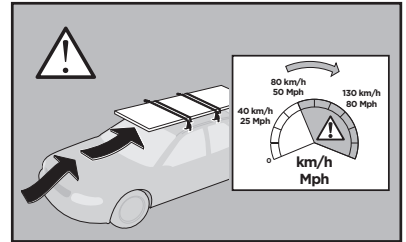

Thule Rapid System Kit 1072

> Instructions

MERCEDES A-Class, 5-dr Hatchback, 98-00

MERCEDES A-Class (W168), 5-dr Hatchback, 01-04

ISO 11154-E

141072

C.20130107
519-1072-01

Bring your life
thule.com