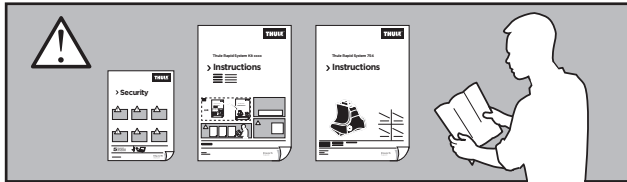

Thule Rapid System Kit 1072

> Instructions

MERCEDES A-Class, 5-dr Hatchback, 98-00

MERCEDES A-Class (W168), 5-dr Hatchback, 01-04

ISO 11154-E

141072

C.20130107
519-1072-01

Bring your life
thule.com

03 x4

013 x2

x1

164 x2

x1

1

	X (scale)	X (mm)	X (inch)
MERCEDES A-Class, 5-dr Hatchback, 98-00	32	971	38 1/4
MERCEDES A-Class (W168), 5-dr Hatchback, 01-04	32,5	976	38 3/8

	Y (scale)	Y (mm)	Y (inch)
MERCEDES A-Class, 5-dr Hatchback, 98-00	25,5	906	35 5/8
MERCEDES A-Class (W168), 5-dr Hatchback, 01-04	26	911	35 7/8