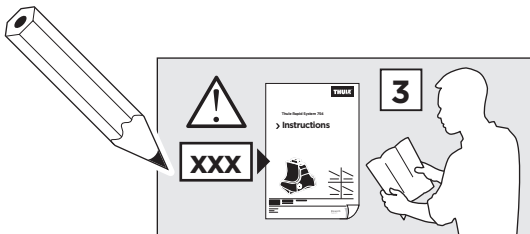

03 x4

013 x2

x1

164 x2

x1

1

	X (scale)	X (mm)	X (inch)
MERCEDES A-Class, 5-dr Hatchback, 98-00	32	971	38 1/4
MERCEDES A-Class (W168), 5-dr Hatchback, 01-04	32,5	976	38 3/8

	Y (scale)	Y (mm)	Y (inch)
MERCEDES A-Class, 5-dr Hatchback, 98-00	25,5	906	35 5/8
MERCEDES A-Class (W168), 5-dr Hatchback, 01-04	26	911	35 7/8

2

MERCEDES A-Class, 5-dr Hatchback, 98-00

MERCEDES A-Class (W168), 5-dr Hatchback, 01-04

3

	W (mm)	Z (mm)	W (inch)	Z (inch)
MERCEDES A-Class, 5-dr Hatchback, 98-00	130	650	5 1/8	25 5/8
MERCEDES A-Class (W168), 5-dr Hatchback, 01-04	130	700	5 1/8	27 1/2