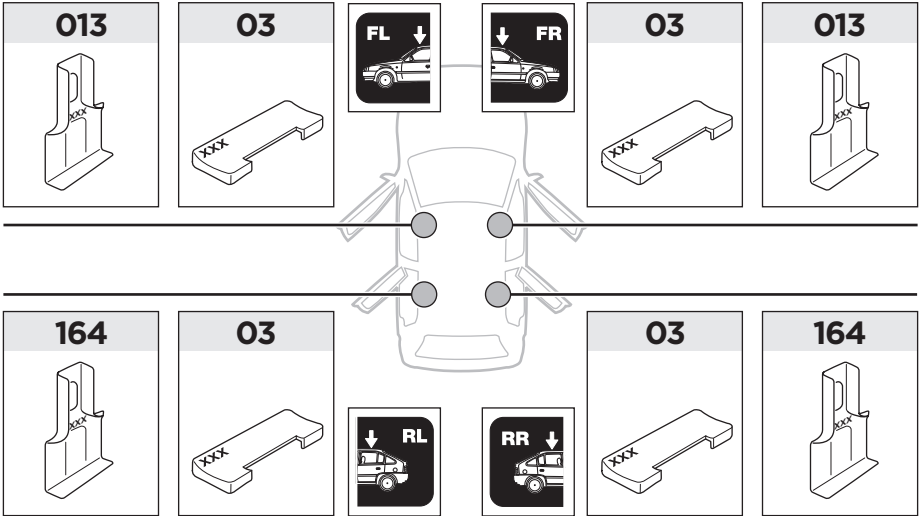

03 x4

013 x2

x1

164 x2

x1

1

	X (scale)	X (mm)	X (inch)
MERCEDES A-Class, 5-dr Hatchback, 98-00	32	971	38 1/4
MERCEDES A-Class (W168), 5-dr Hatchback, 01-04	32,5	976	38 3/8

	Y (scale)	Y (mm)	Y (inch)
MERCEDES A-Class, 5-dr Hatchback, 98-00	25,5	906	35 5/8
MERCEDES A-Class (W168), 5-dr Hatchback, 01-04	26	911	35 7/8

2

MERCEDES A-Class, 5-dr Hatchback, 98-00

MERCEDES A-Class (W168), 5-dr Hatchback, 01-04

3

	W (mm)	Z (mm)	W (inch)	Z (inch)
MERCEDES A-Class, 5-dr Hatchback, 98-00	130	650	5 1/8	25 5/8
MERCEDES A-Class (W168), 5-dr Hatchback, 01-04	130	700	5 1/8	27 1/2