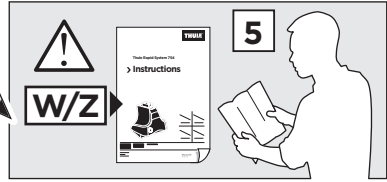

03 x4

013 x2

x1

164 x2

x1

1

	X (scale)	X (mm)	X (inch)
MERCEDES A-Class, 5-dr Hatchback, 98-00	32	971	38 1/4
MERCEDES A-Class (W168), 5-dr Hatchback, 01-04	32,5	976	38 3/8

	Y (scale)	Y (mm)	Y (inch)
MERCEDES A-Class, 5-dr Hatchback, 98-00	25,5	906	35 5/8
MERCEDES A-Class (W168), 5-dr Hatchback, 01-04	26	911	35 7/8

2

MERCEDES A-Class, 5-dr Hatchback, 98-00

MERCEDES A-Class (W168), 5-dr Hatchback, 01-04

3

	W (mm)	Z (mm)	W (inch)	Z (inch)
MERCEDES A-Class, 5-dr Hatchback, 98-00	130	650	5 1/8	25 5/8
MERCEDES A-Class (W168), 5-dr Hatchback, 01-04	130	700	5 1/8	27 1/2