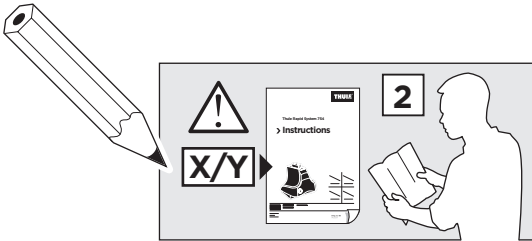

03 x4

013 x2

x1

164 x2

x1

1

	X (scale)	X (mm)	X (inch)
MERCEDES A-Class, 5-dr Hatchback, 98-00	32	971	38 1/4
MERCEDES A-Class (W168), 5-dr Hatchback, 01-04	32,5	976	38 3/8

	Y (scale)	Y (mm)	Y (inch)
MERCEDES A-Class, 5-dr Hatchback, 98-00	25,5	906	35 5/8
MERCEDES A-Class (W168), 5-dr Hatchback, 01-04	26	911	35 7/8

2

MERCEDES A-Class, 5-dr Hatchback, 98-00

MERCEDES A-Class (W168), 5-dr Hatchback, 01-04

3

	W (mm)	Z (mm)	W (inch)	Z (inch)
MERCEDES A-Class, 5-dr Hatchback, 98-00	130	650	5 1/8	25 5/8
MERCEDES A-Class (W168), 5-dr Hatchback, 01-04	130	700	5 1/8	27 1/2