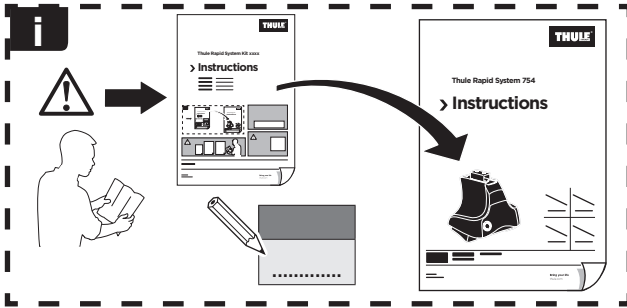

Thule Rapid System Kit 1072

> Instructions

MERCEDES A-Class, 5-dr Hatchback, 98-00

MERCEDES A-Class (W168), 5-dr Hatchback, 01-04

ISO 11154-E

141072

C.20130107
519-1072-01

Bring your life
thule.com

03 x4

013 x2

x1

164 x2

x1

1

	X (scale)	X (mm)	X (inch)
MERCEDES A-Class, 5-dr Hatchback, 98-00	32	971	38 1/4
MERCEDES A-Class (W168), 5-dr Hatchback, 01-04	32,5	976	38 3/8

	Y (scale)	Y (mm)	Y (inch)
MERCEDES A-Class, 5-dr Hatchback, 98-00	25,5	906	35 5/8
MERCEDES A-Class (W168), 5-dr Hatchback, 01-04	26	911	35 7/8

2

MERCEDES A-Class, 5-dr Hatchback, 98-00

MERCEDES A-Class (W168), 5-dr Hatchback, 01-04

3

	W (mm)	Z (mm)	W (inch)	Z (inch)
MERCEDES A-Class, 5-dr Hatchback, 98-00	130	650	5 1/8	25 5/8
MERCEDES A-Class (W168), 5-dr Hatchback, 01-04	130	700	5 1/8	27 1/2